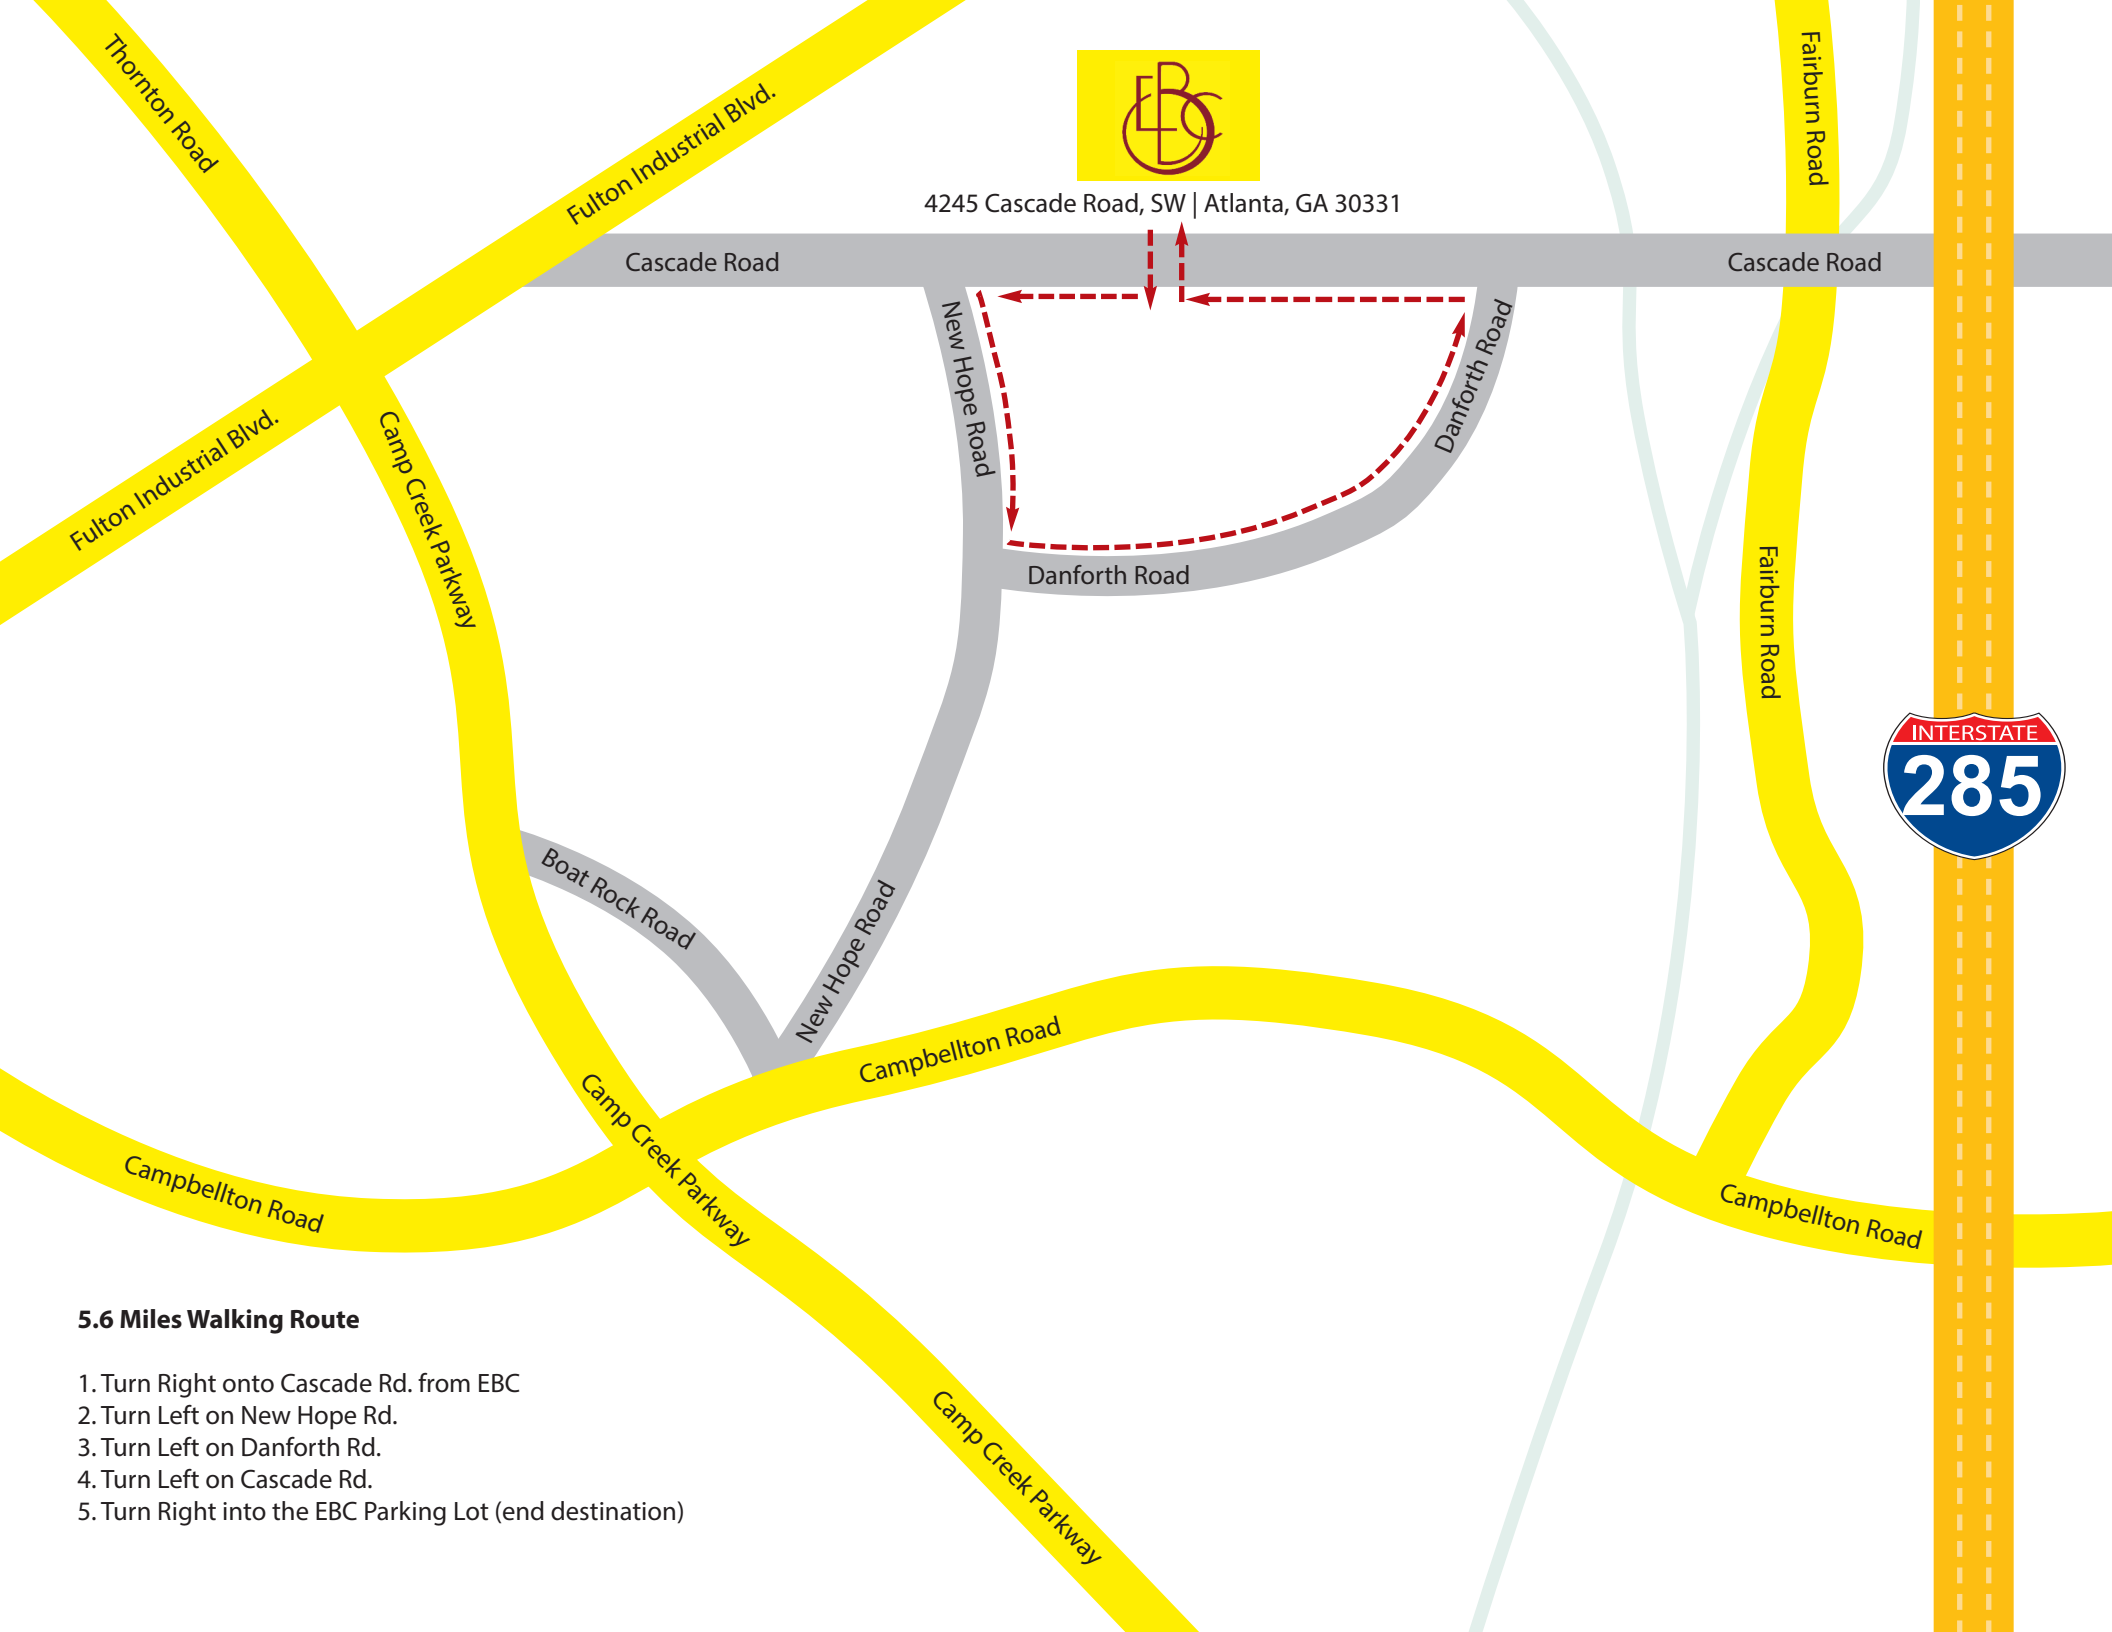

4245 Cascade Road, SW | Atlanta, GA 30331

5.6 Miles Walking Route

1. Turn Right onto Cascade Rd. from EBC
2. Turn Left on New Hope Rd.
3. Turn Left on Danforth Rd.
4. Turn Left on Cascade Rd.
5. Turn Right into the EBC Parking Lot (end destination)